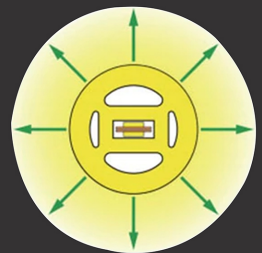

NEXTLITE[®]

PRODUCTS OF NEXTLITE-UAE

NXS-1010A

SIZE: W=10mm
H=10mm

Beam Angle: 120°

Section size (mm) : 10mm*10mm

Beam angle : 120

Lighting Direction : Edge Lighting

NEXTLITE[®]

PRODUCTS OF NEXTLITE-UAE

NXS-2014FLAT

SIZE: W=20mm
H=14mm

Beam Angle: 120°

Section size (mm) : 20mm*14mm

Beam angle : 120

Lighting Direction : Edge Lighting

NEXTLITE®

PRODUCTS OF NEXTLITE-UAE

NXS-D13

SIZE: 13mm

Beam Angle: 360°

Section size (mm) : 13mm Diam.

Beam angle : 360

Lighting Direction : All Directions