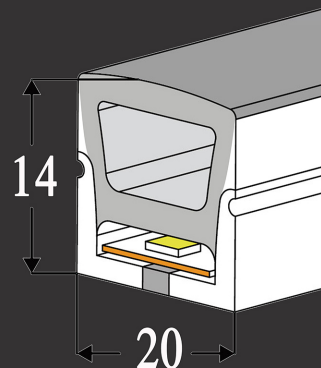

NEXTLITE[®]

PRODUCTS OF NEXTLITE-UAE

NXS-0612

SIZE: W=06mm
H=12mm

Beam Angle: 120°

Section size (mm) : 6mm*12mm

Beam angle : 120

Lighting Direction : Edge Lighting

NEXTLITE[®]

PRODUCTS OF NEXTLITE-UAE

NXS-1010A

SIZE: W=10mm
H=10mm

Beam Angle: 120°

Section size (mm) : 10mm*10mm

Beam angle : 120

Lighting Direction : Edge Lighting

NEXTLITE[®]

PRODUCTS OF NEXTLITE-UAE

NXS-2014FLAT

SIZE: W=20mm
H=14mm

Beam Angle: 120°

Section size (mm) : 20mm*14mm

Beam angle : 120

Lighting Direction : Edge Lighting

NEXTLITE®

PRODUCTS OF NEXTLITE-UAE

NXS-D13

SIZE: 13mm

Beam Angle: 360°

Section size (mm) : 13mm Diam.

Beam angle : 360

Lighting Direction : All Directions