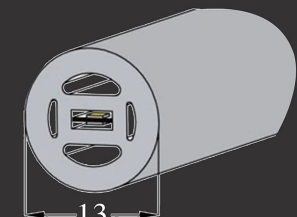

NEXTLITE[®]

PRODUCTS OF NEXTLITE-UAE

NXS-0410

SIZE: W=04mm
H=10mm

Beam Angle: 120°

Section size (mm) : 4mm*10mm

Beam angle : 120

Lighting Direction : Edge Lighting

NEXTLITE[®]

PRODUCTS OF NEXTLITE-UAE

NXS-1010A

SIZE: W=10mm
H=10mm

Beam Angle: 120°

Section size (mm) : 10mm*10mm

Beam angle : 120

Lighting Direction : Edge Lighting

NEXTLITE[®]

PRODUCTS OF NEXTLITE-UAE

NXS-2014FLAT

SIZE: W=20mm
H=14mm

Beam Angle: 120°

Section size (mm) : 20mm*14mm

Beam angle : 120

Lighting Direction : Edge Lighting

NEXTLITE®

PRODUCTS OF NEXTLITE-UAE

NXS-D13

SIZE: 13mm

Beam Angle: 360°

Section size (mm) : 13mm Diam.

Beam angle : 360

Lighting Direction : All Directions