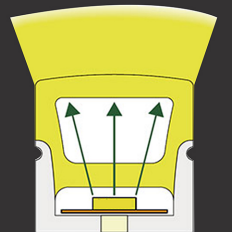

NEXTLITE[®]

PRODUCTS OF NEXTLITE-UAE

NXS-0410

SIZE: W=04mm
H=10mm

Beam Angle: 120°

Section size (mm) : 4mm*10mm

Beam angle : 120

Lighting Direction : Edge Lighting

NEXTLITE[®]

PRODUCTS OF NEXTLITE-UAE

NXS-0612

SIZE: W=06mm
H=12mm

Beam Angle: 120°

Section size (mm) : 6mm*12mm

Beam angle : 120

Lighting Direction : Edge Lighting

NEXTLITE[®]

PRODUCTS OF NEXTLITE-UAE

NXS-1010A

SIZE: W=10mm
H=10mm

Beam Angle: 120°

Section size (mm) : 10mm*10mm

Beam angle : 120

Lighting Direction : Edge Lighting

NEXTLITE[®]

PRODUCTS OF NEXTLITE-UAE

NXS-2014FLAT

SIZE: W=20mm
H=14mm

Beam Angle: 120°

Section size (mm) : 20mm*14mm

Beam angle : 120

Lighting Direction : Edge Lighting