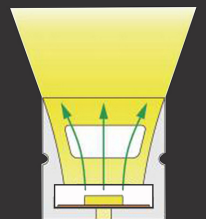

NEXTLITE[®]

PRODUCTS OF NEXTLITE-UAE

NXS-0410

SIZE: W=04mm
H=10mm

Beam Angle: 120°

Section size (mm) : 4mm*10mm

Beam angle : 120

Lighting Direction : Edge Lighting

NEXTLITE[®]

PRODUCTS OF NEXTLITE-UAE

NXS-0612

SIZE: W=06mm
H=12mm

Beam Angle: 120°

Section size (mm) : 6mm*12mm

Beam angle : 120

Lighting Direction : Edge Lighting

NEXTLITE[®]

PRODUCTS OF NEXTLITE-UAE

NXS-1010A

SIZE: W=10mm
H=10mm

Beam Angle: 120°

Section size (mm) : 10mm*10mm

Beam angle : 120

Lighting Direction : Edge Lighting

NEXTLITE[®]

PRODUCTS OF NEXTLITE-UAE

NXS-2014FLAT

SIZE: W=20mm
H=14mm

Beam Angle: 120°

Section size (mm) : 20mm*14mm

Beam angle : 120

Lighting Direction : Edge Lighting