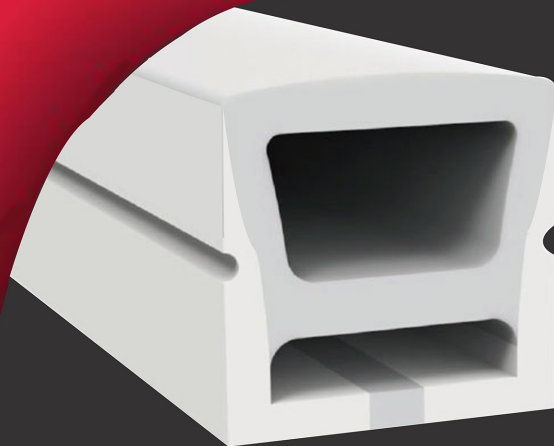

NEXTLITE[®]

PRODUCTS OF NEXTLITE-UAE

NXS-0410

SIZE: W=04mm
H=10mm

Beam Angle: 120°

Section size (mm) : 4mm*10mm

Beam angle : 120

Lighting Direction : Edge Lighting

NEXTLITE[®]

PRODUCTS OF NEXTLITE-UAE

NXS-0612

SIZE: W=06mm
H=12mm

Beam Angle: 120°

Section size (mm) : 6mm*12mm

Beam angle : 120

Lighting Direction : Edge Lighting

NEXTLITE[®]

PRODUCTS OF NEXTLITE-UAE

NXS-1010A

SIZE: W=10mm
H=10mm

Beam Angle: 120°

Section size (mm) : 10mm*10mm

Beam angle : 120

Lighting Direction : Edge Lighting

NEXTLITE[®]

PRODUCTS OF NEXTLITE-UAE

NXS-2014FLAT

SIZE: W=20mm
H=14mm

Beam Angle: 120°

Section size (mm) : 20mm*14mm

Beam angle : 120

Lighting Direction : Edge Lighting