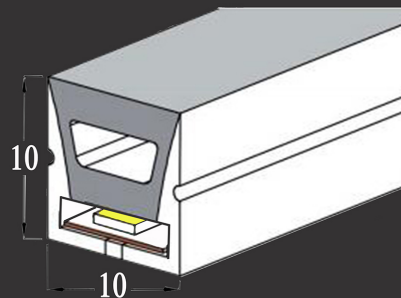

NEXTLITE[®]

PRODUCTS OF NEXTLITE-UAE

NXS-0410

SIZE: W=04mm
H=10mm

Beam Angle: 120°

Section size (mm) : 4mm*10mm

Beam angle : 120

Lighting Direction : Edge Lighting

NEXTLITE[®]

PRODUCTS OF NEXTLITE-UAE

NXS-0612

SIZE: W=06mm
H=12mm

Beam Angle: 120°

Section size (mm) : 6mm*12mm

Beam angle : 120

Lighting Direction : Edge Lighting

NEXTLITE[®]

PRODUCTS OF NEXTLITE-UAE

NXS-1010A

SIZE: W=10mm
H=10mm

Beam Angle: 120°

Section size (mm) : 10mm*10mm

Beam angle : 120

Lighting Direction : Edge Lighting

NEXTLITE[®]

PRODUCTS OF NEXTLITE-UAE

NXS-2014FLAT

SIZE: W=20mm
H=14mm

Beam Angle: 120°

Section size (mm) : 20mm*14mm

Beam angle : 120

Lighting Direction : Edge Lighting