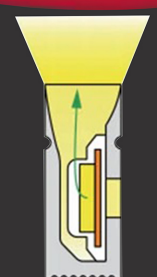

NEXTLITE[®]

PRODUCTS OF NEXTLITE-UAE

NXS-0410

SIZE: W=04mm
H=10mm

Beam Angle: 120°

Section size (mm) : 4mm*10mm

Beam angle : 120

Lighting Direction : Edge Lighting

NEXTLITE[®]

PRODUCTS OF NEXTLITE-UAE

NXS-0612

SIZE: W=06mm
H=12mm

Beam Angle: 120°

Section size (mm) : 6mm*12mm

Beam angle : 120

Lighting Direction : Edge Lighting

NEXTLITE[®]

PRODUCTS OF NEXTLITE-UAE

NXS-1010A

SIZE: W=10mm
H=10mm

Beam Angle: 120°

Section size (mm) : 10mm*10mm

Beam angle : 120

Lighting Direction : Edge Lighting