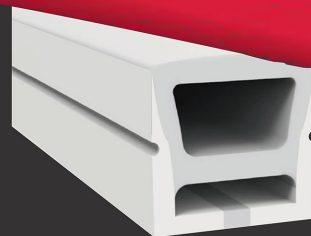

NEXTLITE[®]

PRODUCTS OF NEXTLITE-UAE

NXS-0410

SIZE: W=04mm
H=10mm

Beam Angle: 120°

Section size (mm) : 4mm*10mm

Beam angle : 120

Lighting Direction : Edge Lighting

NEXTLITE[®]

PRODUCTS OF NEXTLITE-UAE

NXS-0612

SIZE: W=06mm
H=12mm

Beam Angle: 120°

Section size (mm) : 6mm*12mm

Beam angle : 120

Lighting Direction : Edge Lighting

NEXTLITE[®]

PRODUCTS OF NEXTLITE-UAE

NXS-1010A

SIZE: W=10mm
H=10mm

Beam Angle: 120°

Section size (mm) : 10mm*10mm

Beam angle : 120

Lighting Direction : Edge Lighting

NEXTLITE[®]

PRODUCTS OF NEXTLITE-UAE

NXS-2014FLAT

SIZE: W=20mm
H=14mm

Beam Angle: 120°

Section size (mm) : 20mm*14mm

Beam angle : 120

Lighting Direction : Edge Lighting