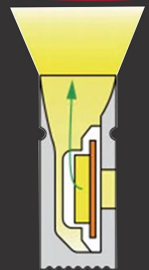

NEXTLITE[®]

PRODUCTS OF NEXTLITE-UAE

NXS-0410

SIZE: W=04mm
H=10mm

Beam Angle: 120°

Section size (mm) : 4mm*10mm

Beam angle : 120

Lighting Direction : Edge Lighting

NEXTLITE[®]

PRODUCTS OF NEXTLITE-UAE

NXS-0612

SIZE: W=06mm
H=12mm

Beam Angle: 120°

Section size (mm) : 6mm*12mm

Beam angle : 120

Lighting Direction : Edge Lighting

NEXTLITE[®]

PRODUCTS OF NEXTLITE-UAE

NXS-1010A

SIZE: W=10mm
H=10mm

Beam Angle: 120°

Section size (mm) : 10mm*10mm

Beam angle : 120

Lighting Direction : Edge Lighting