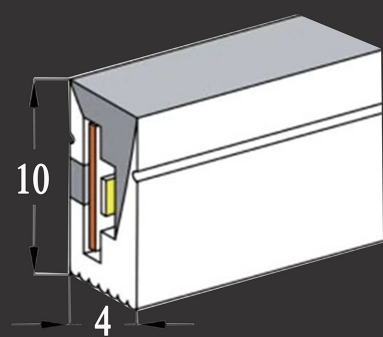

NEXTLITE[®]

PRODUCTS OF NEXTLITE-UAE

NXS-0410

SIZE: W=04mm
H=10mm

Beam Angle: 120°

Section size (mm) : 4mm*10mm

Beam angle : 120

Lighting Direction : Edge Lighting

NEXTLITE[®]

PRODUCTS OF NEXTLITE-UAE

NXS-0612

SIZE: W=06mm
H=12mm

Beam Angle: 120°

Section size (mm) : 6mm*12mm

Beam angle : 120

Lighting Direction : Edge Lighting

NEXTLITE[®]

PRODUCTS OF NEXTLITE-UAE

NXS-1010A

SIZE: W=10mm
H=10mm

Beam Angle: 120°

Section size (mm) : 10mm*10mm

Beam angle : 120

Lighting Direction : Edge Lighting

NEXTLITE[®]

PRODUCTS OF NEXTLITE-UAE

NXS-2014FLAT

SIZE: W=20mm
H=14mm

Beam Angle: 120°

Section size (mm) : 20mm*14mm

Beam angle : 120

Lighting Direction : Edge Lighting