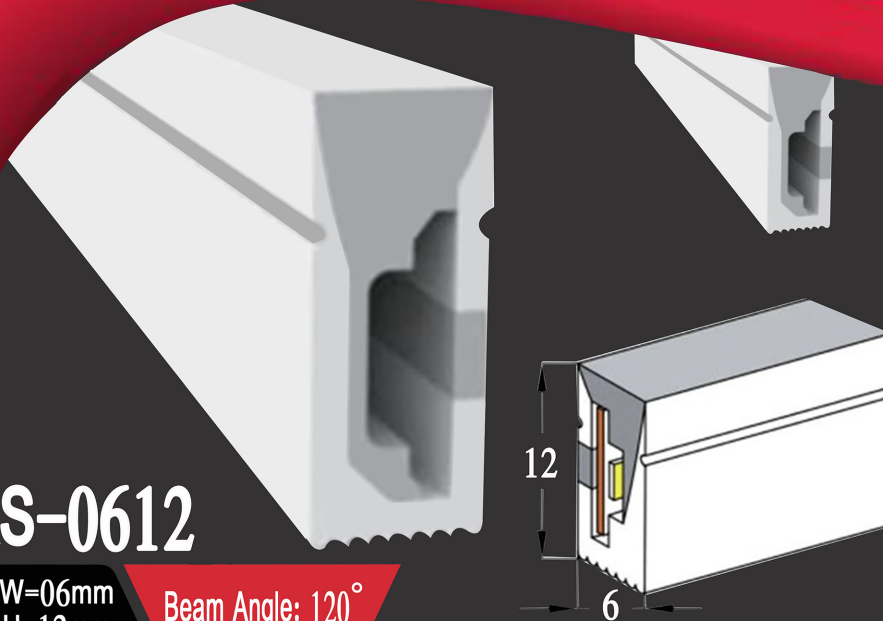

NEXTLITE[®]

PRODUCTS OF NEXTLITE-UAE

NXS-0410

SIZE: W=04mm
H=10mm

Beam Angle: 120°

Section size (mm) : 4mm*10mm

Beam angle : 120

Lighting Direction : Edge Lighting

NEXTLITE[®]

PRODUCTS OF NEXTLITE-UAE

NXS-0612

SIZE: W=06mm
H=12mm

Beam Angle: 120°

Section size (mm) : 6mm*12mm

Beam angle : 120

Lighting Direction : Edge Lighting

NEXTLITE[®]

PRODUCTS OF NEXTLITE-UAE

NXS-1010A

SIZE: W=10mm
H=10mm

Beam Angle: 120°

Section size (mm) : 10mm*10mm

Beam angle : 120

Lighting Direction : Edge Lighting

NEXTLITE[®]

PRODUCTS OF NEXTLITE-UAE

NXS-2014FLAT

SIZE: W=20mm
H=14mm

Beam Angle: 120°

Section size (mm) : 20mm*14mm

Beam angle : 120

Lighting Direction : Edge Lighting